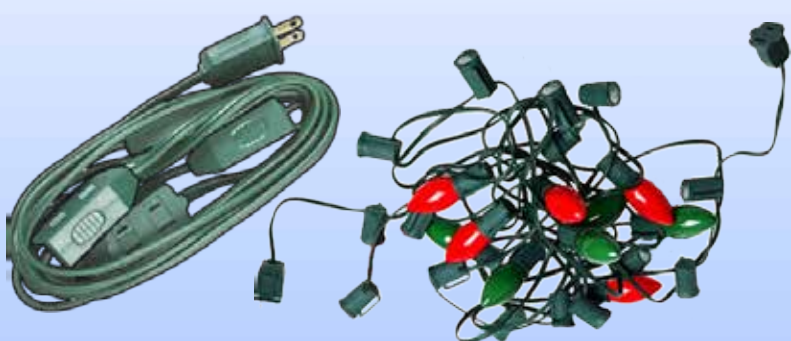

RECYCLABLES

BLUE BAG #2 Plastic, Glass, Metals & Containers

**ENSURE
RECYCLABLES ARE
CLEAN & DRY**

CONTAINERS

GLASS

PLASTICS bags & containers with symbols

METALS

Items that are 50% or more metal

LARGE METAL ITEMS

- ✓ Must be dismantled and placed in the Blue Bag "pickup area"
- ✓ Items must be less than 4 ft. & 50 lb.

ELECTRICAL CORDS

MAY/2019

1-888-280-8111 • www.iwmc.pe.ca